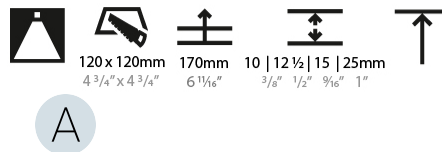

PHYSICAL

Shape: Square
Length (mm): 106
Length (in): 4 3/16
Width (mm): 106
Width (in): 4 3/16
Height (mm): 150
Height (in): 5 7/8
Ceiling Thickness (mm): 10 / 12.5 / 15 / 25
Ceiling Thickness (in): 3/8 or 1/2 or 9/16 or 1
Min. Recessing Depth (mm): 170
Min. Recessing Depth (in): 6 11/16
Light Distribution: Downlight
Weight (kg): 0.769
Weight (lbs): 1.69
Fixture Finish: SSR / BKV / CWI / CRY / HAB / UFT / ITA / RUA / FTG / MYG / LOD / PUS / FRO / FUP / KIA / POP / BLS / SPG / MEY / GOH / GUM / CHC / COM / ABZ / JAG / OBR / MOS / ROR
Fixture Material: Aluminum Die Cast
Cut-out Measurements: 120mm / 4 3/4" x 120mm / 4 3/4"
Upon Request: Unique Ceiling Thickness

ELECTRICAL

Lamp Type: LED (Zhaga Standard)
Input Wattage (W): 16.5
Total Output Wattage (W): 14.7
Dimming: Dali Dimming
Driver Included: No
Driver Location: Recessed Housing
Driver Type: Constant Current - 120Vac
Driver Class: Class 2
Housing: See Components
Input Voltage (V): 120
Constant Current (MA): 350

LED

Number of LEDs: 1
Max. Delivered Lumen (lm): 770
Nominal Lumen (lm): 1140
CRI: >90 CRI
Lamp Life (hrs): 50000
Upon Request: RGB-W Tunable White Special Color Temperature Special LED

OPTICAL

Reflector: 20 / 40 / 60
Upon Request: Special Beam Angles

RATINGS AND CERTIFICATIONS

Certified By: Certified for North American Standards
IP rating: IP20
Zaneen Company Inc. © 2024, T 1800-388-3382, F 416-247-9319, www.zaneen.com